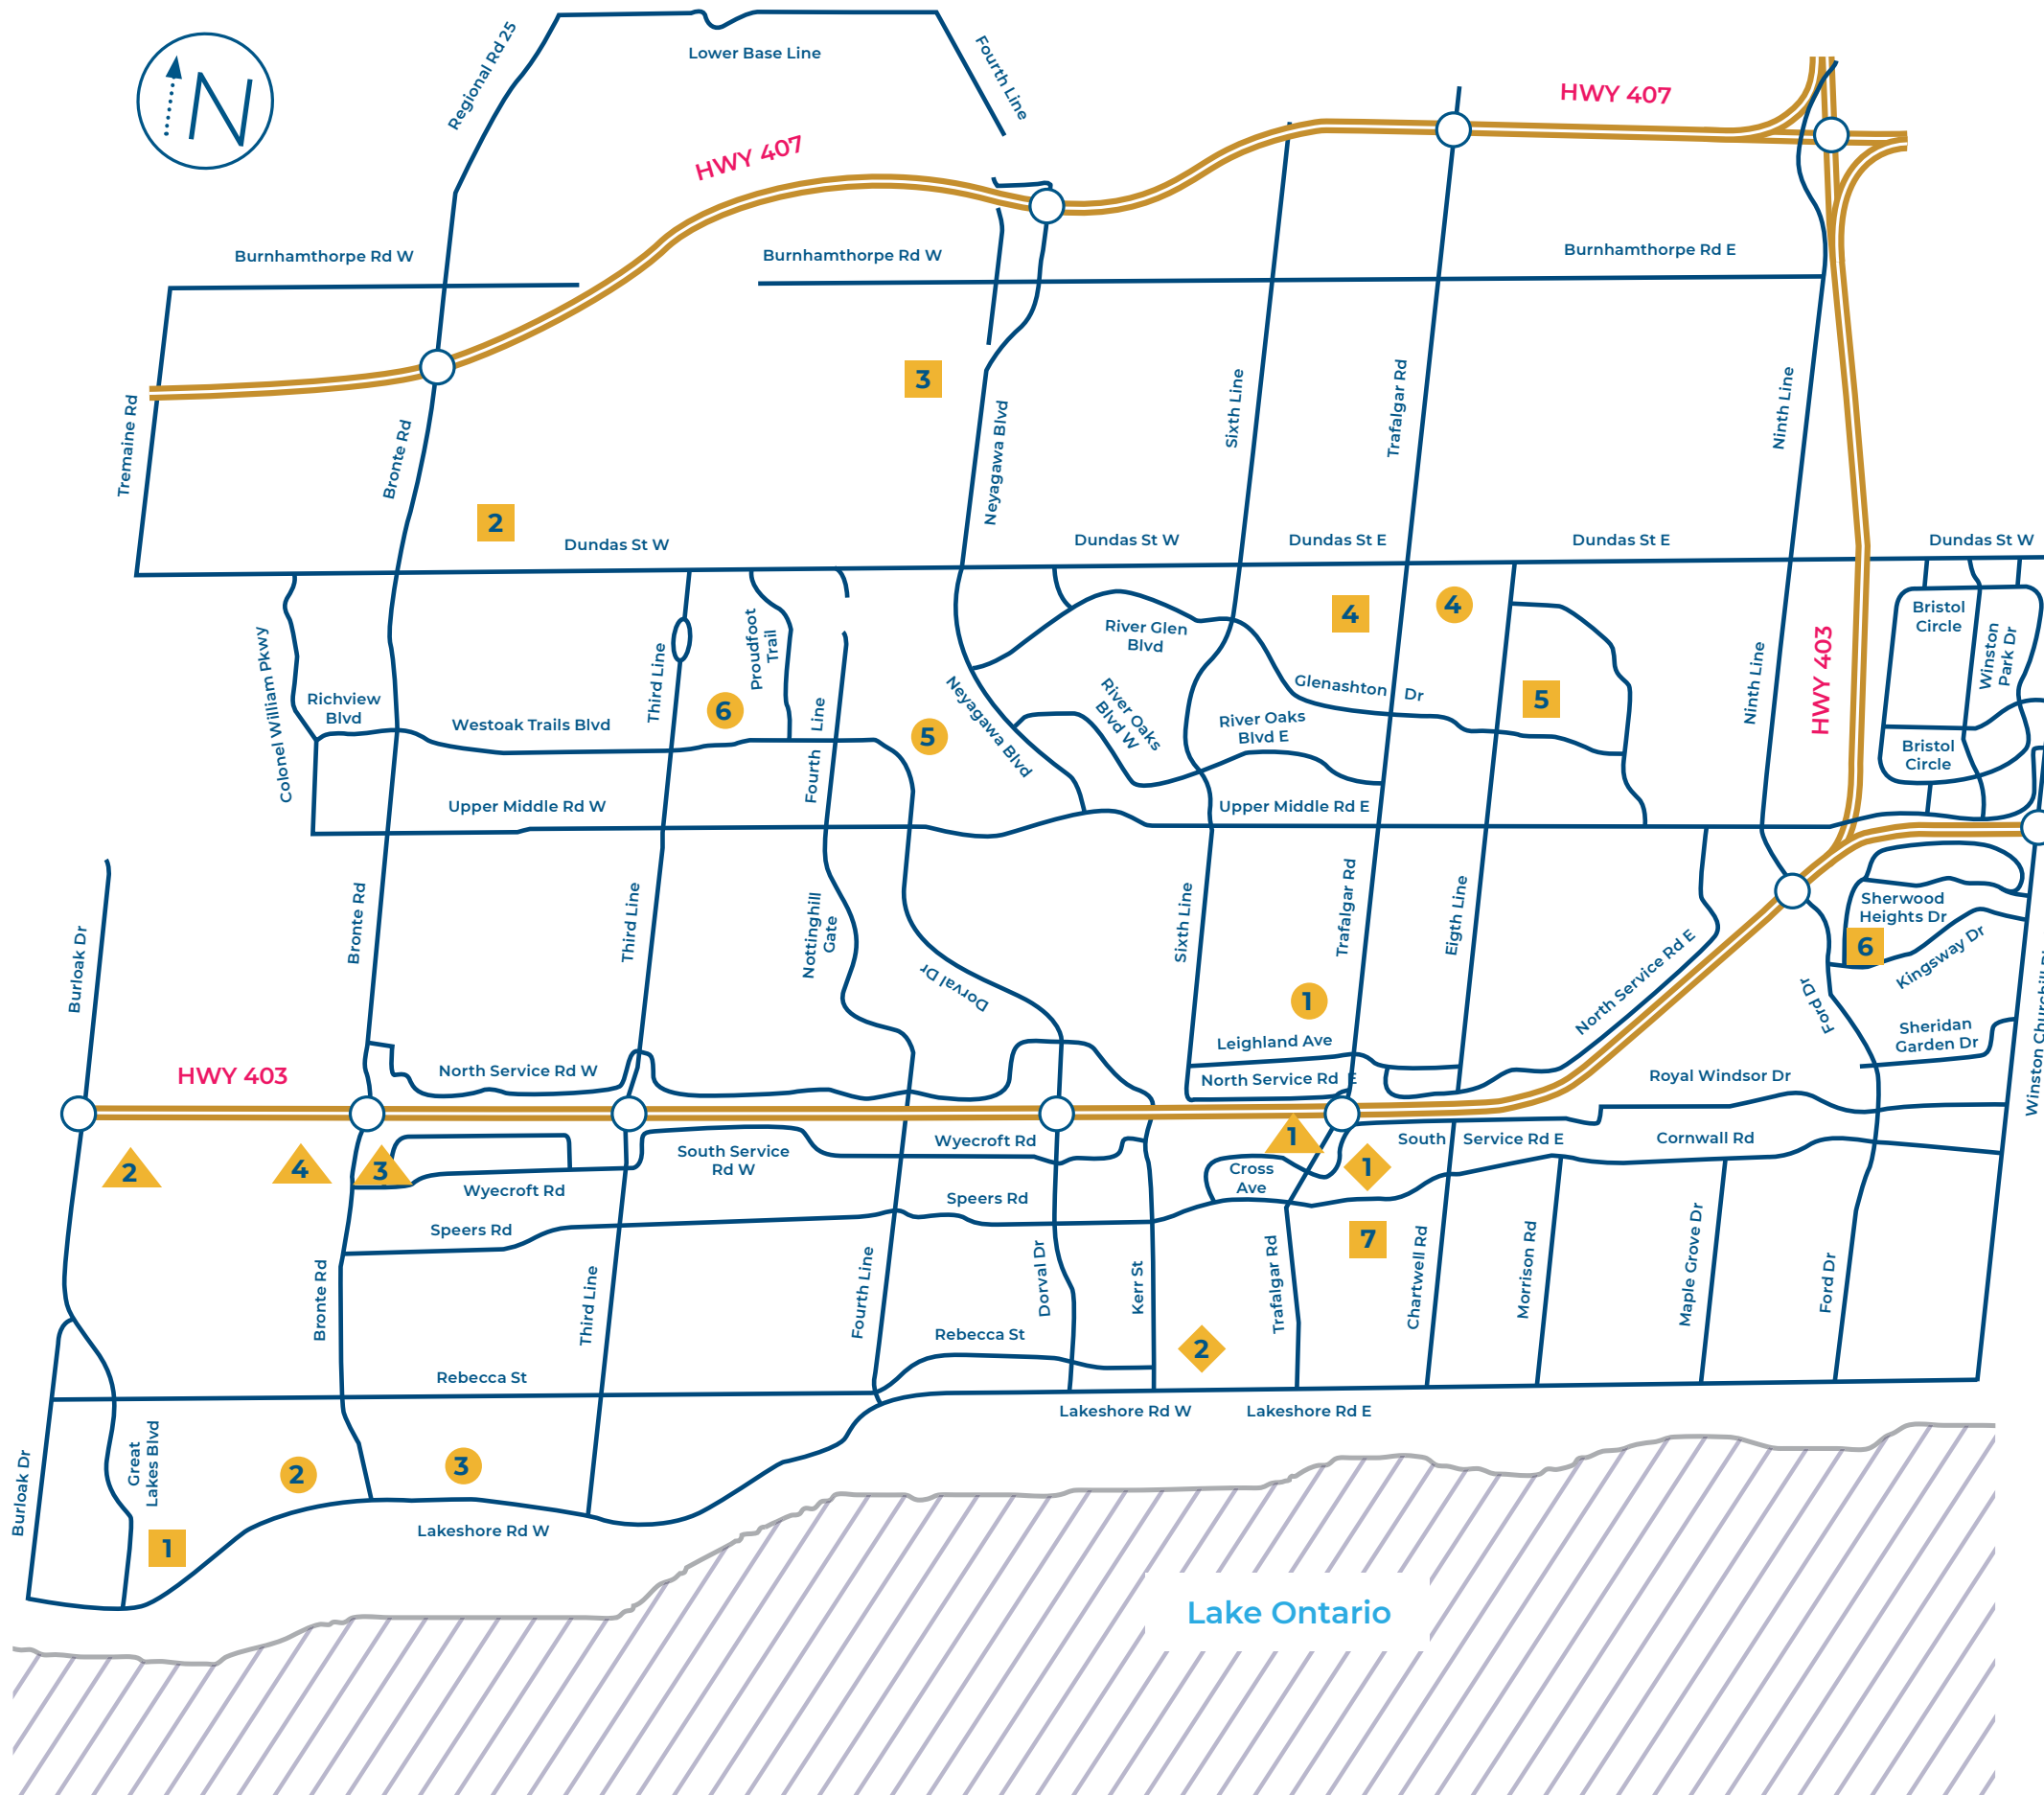

## DOG PARK MAP

### Leash-Free Dog Parks

- 1 Shell Park - 3307 Lakeshore Road West
- 2 Palermo Park - 2345 Dundas Street West
- 3 North Park - 3250 Neyagawa Boulevard
- 4 Memorial Park - 120 Oak Park Boulevard
- 5 Glenashton Park - 1051 Glenashton Drive
- 6 Kingsford Gardens - 2667 Kingsway Drive
- 7 Post Park - 512 Macdonald Road

### Local Trails

- 1 McCraney Valley Trail - McCraney Street E and Sewell Drive
- 2 Bronte Creek Heritage Trail - Lakeshore Road W and West River Street
- 3 Donovan Bailey Park Trail - Lakeshore Road W and East Street
- 4 Morrison Valley Trail - Trafalgar Road and Dundas Street East
- 5 Sixteen Mile Creek Trail - Westoak Trails Boulevard and Skyvalley Crescent
- 6 Taplow Creek Trail - Pinecliff Road and Gulledge Trail

### Pet-Friendly Hotels

- 1 Holiday Inn Oakville-Centre - 590 Argus Road
- 2 Sandman Hotel Oakville - 3451 South Service Road West
- 3 Staybridge Suites - 2511 Wycroft Road
- 4 Quality Suites - 754 Bronte Road