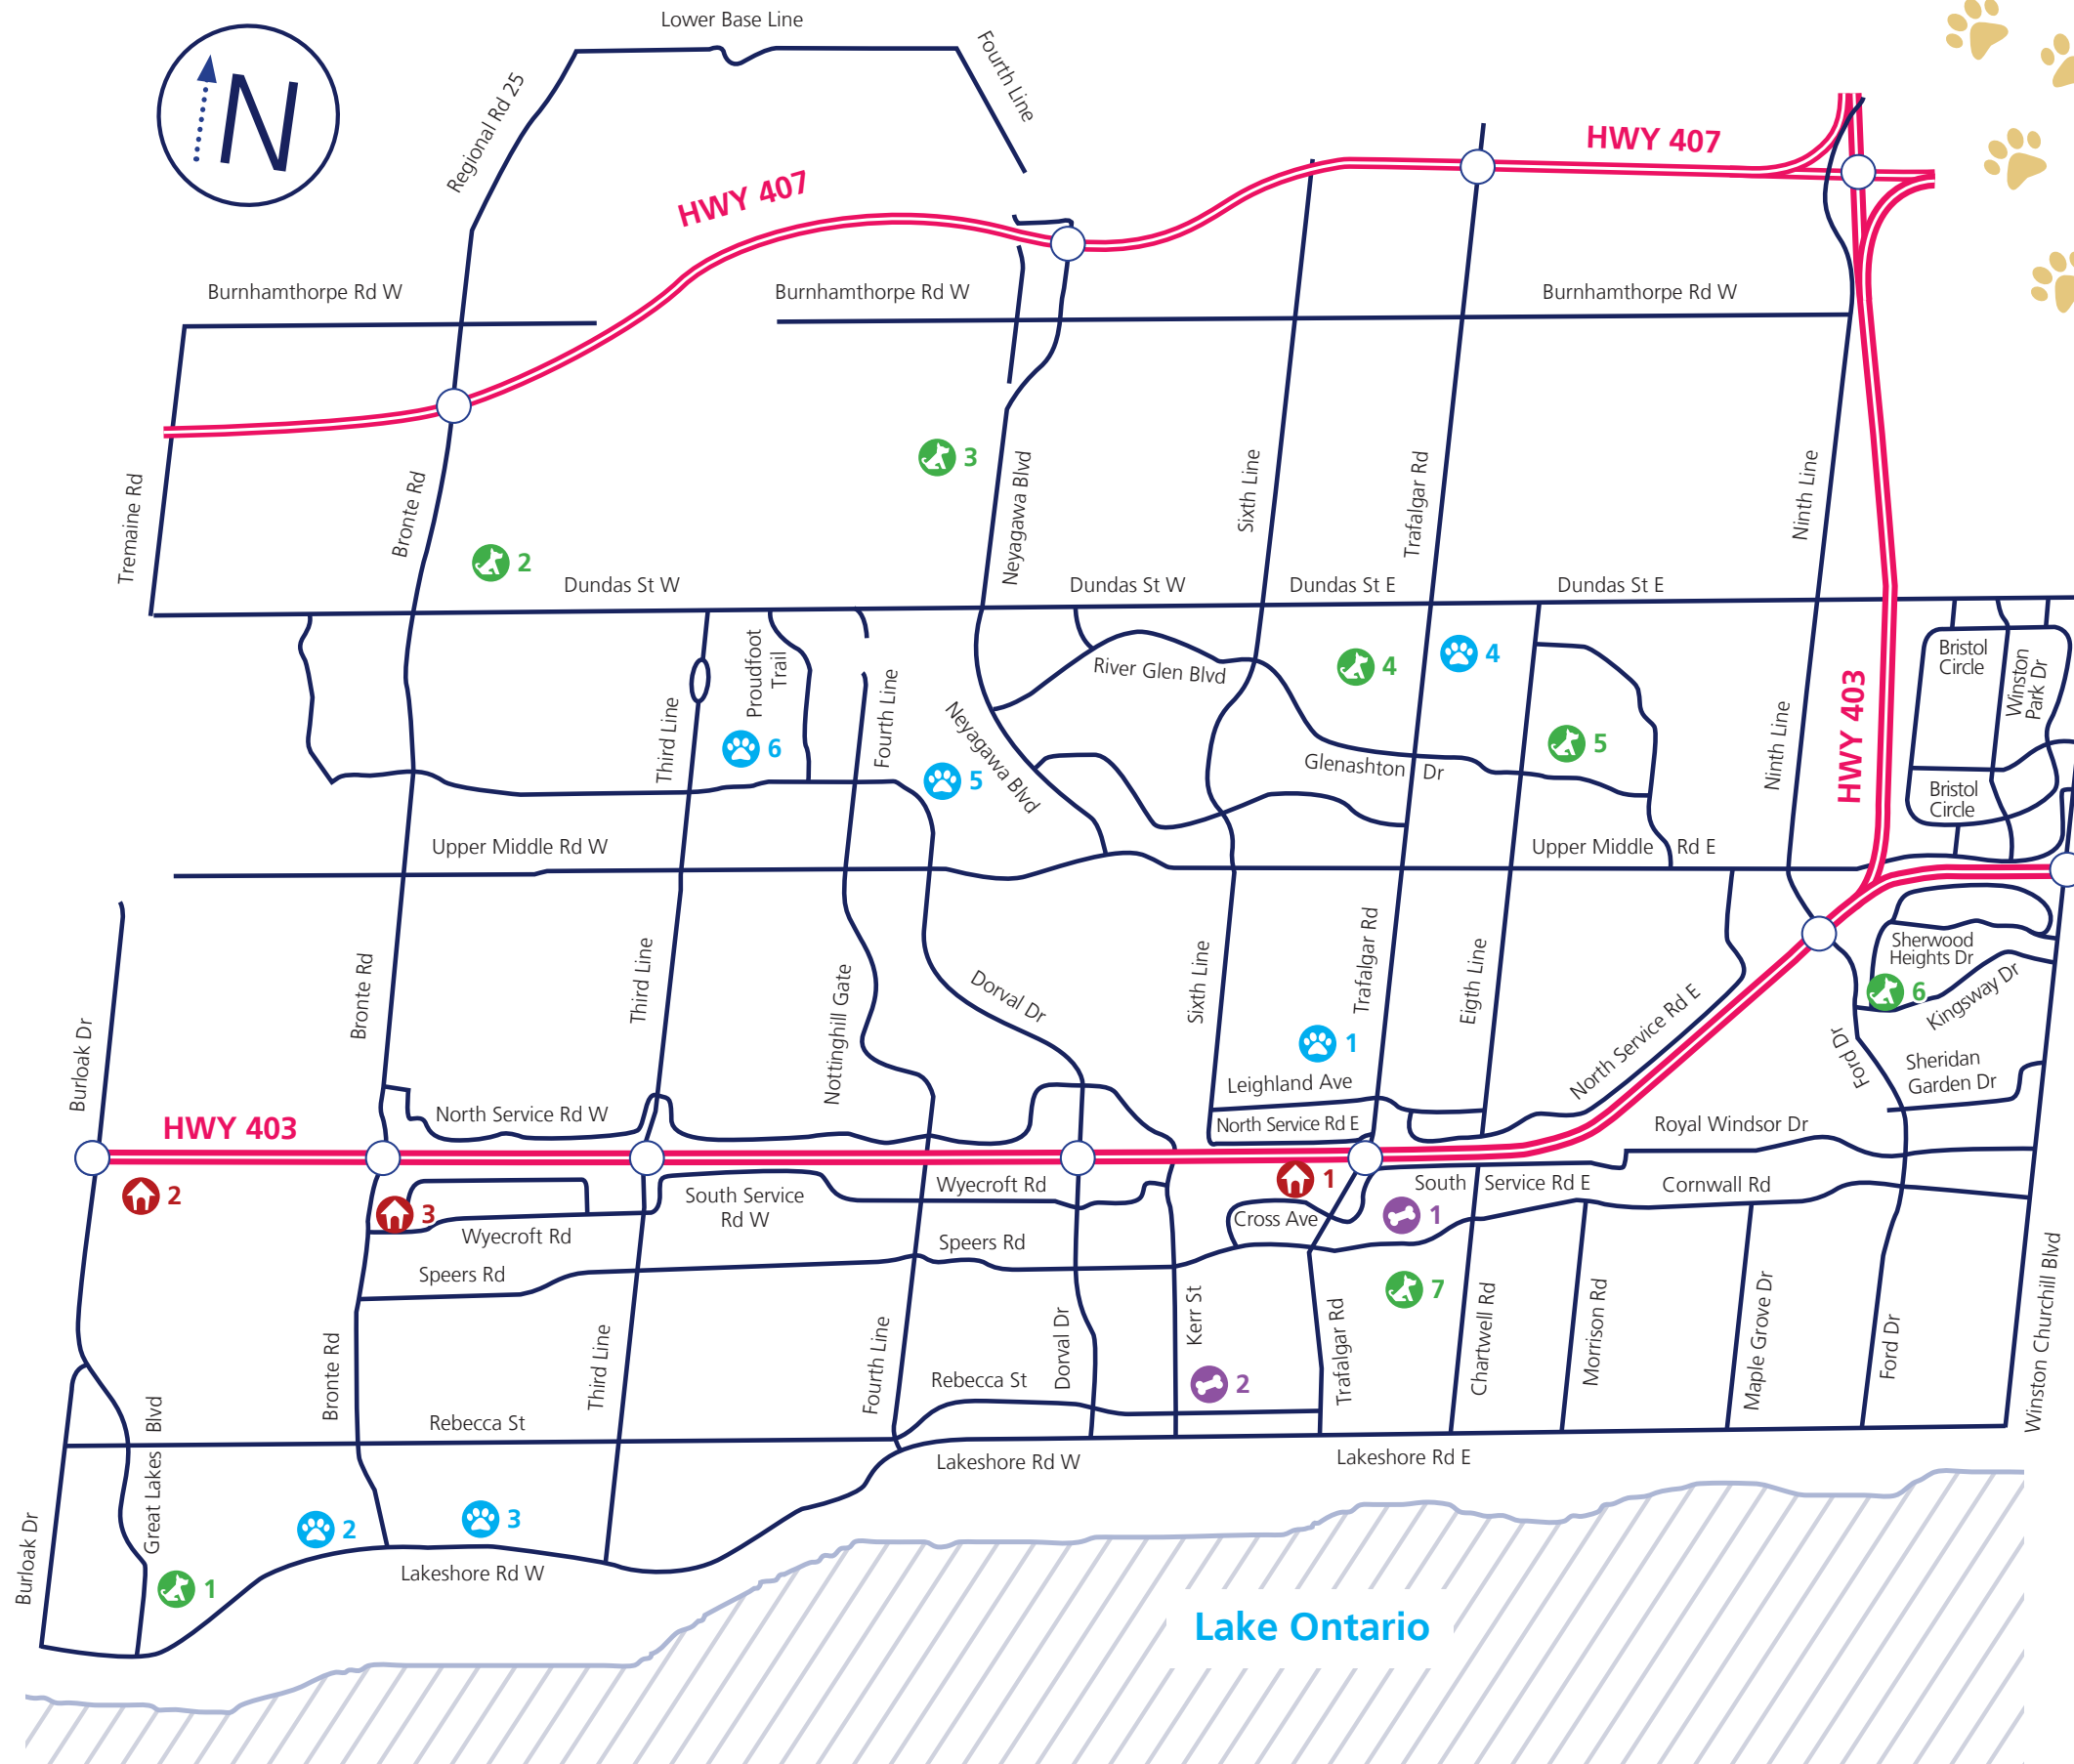

DOG PARK MAP

Leash-Free Dog Parks

- 1 Shell Park - 3307 Lakeshore Road West
- 2 Palermo Park - 2345 Dundas Street West
- 3 North Park - 3250 Neyagawa Boulevard
- 4 Memorial Park - 120 Oak Park Boulevard
- 5 Glenashton Park - 1051 Glenashton Drive
- 6 Kingsford Gardens - 2667 Kingsway Drive
- 7 Post Park - 512 Macdonald Road

Local Trails

- 1 McCraney Valley Trail - McCraney Street E and Sewell Drive
- 2 Bronte Creek Heritage Trail - Lakeshore Road W and West River Street
- 3 Donovan Bailey Park Trail - Lakeshore Road W and East Street
- 4 Morrison Valley Trail - Trafalgar Road and Dundas Street East
- 5 Sixteen Mile Creek Trail - Westoak Trails Boulevard and Skyvalley Crescent
- 6 Taplow Creek Trail - Pinecliff Road and Gullidge Trail

Pet-Friendly Hotels

- 1 Holiday Inn Oakville-Centre - 590 Argus Road
- 2 Sandman Hotel Oakville - 3451 South Service Road West
- 3 Staybridge Suites - 2511 Wyecroft Road

- 1 Oakville & Milton Humane Society - 445 Cornwall Road
- 2 Lions Foundation of Canada Dog Guides - 152 Wilson Street